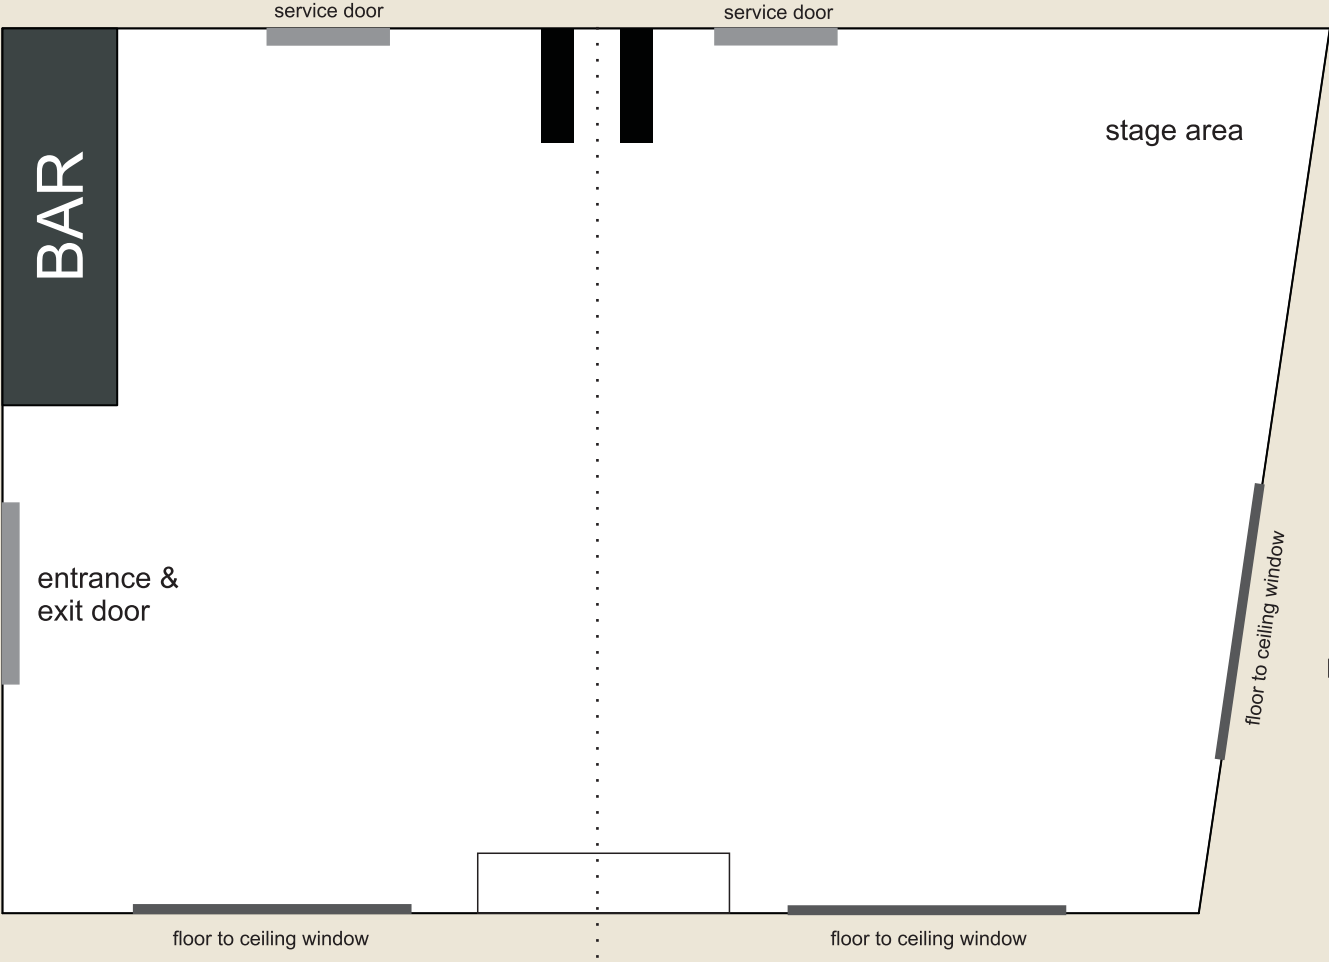

# The Carmichael Floor Plan

**Room size specifications**

Length 26 mts  
Width 13.5mts  
Height 3.6mts

**Maximum capacity**

seated 350  
theatre 250

Room can be divided here for smaller functions